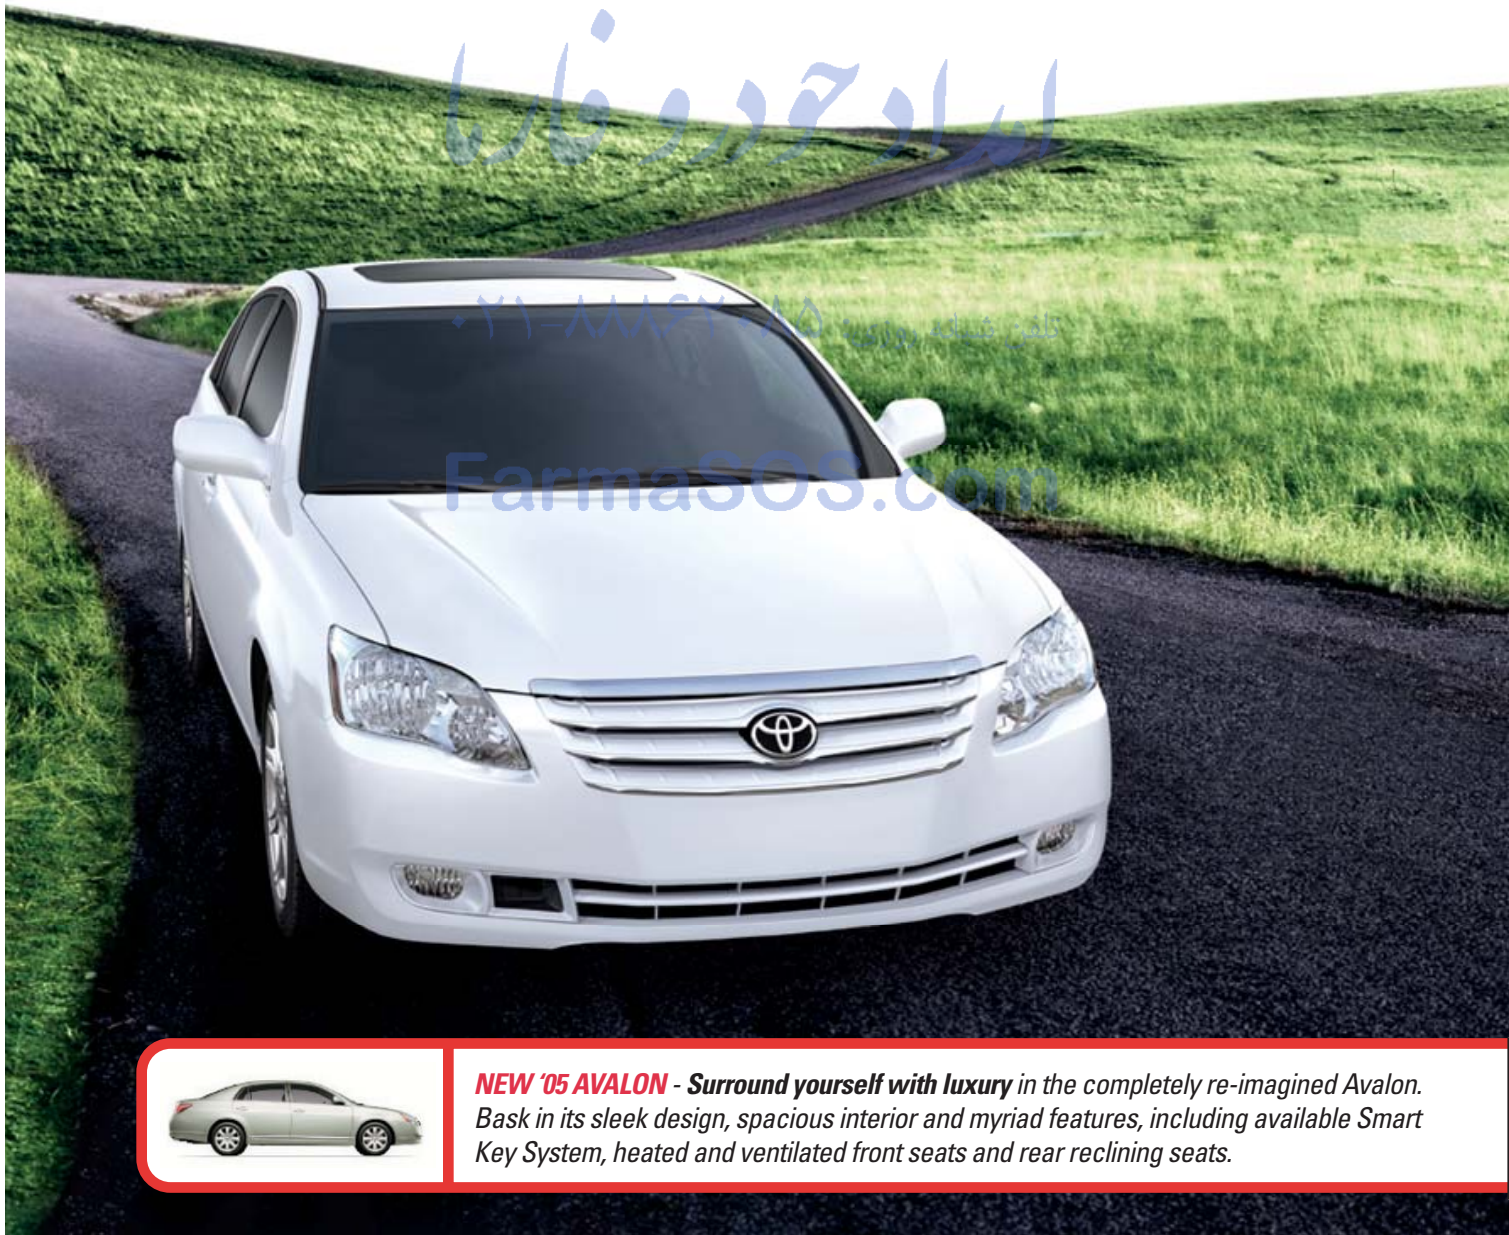

05 AVALON

TOYOTA.COM/AVALON

اراد خودرو فارس

تلفن شماره مرکزی: ۰۲۱-۸۸۸۶۲۱۵

FarmaSOS.com

NEW '05 AVALON - Surround yourself with luxury in the completely re-imagined Avalon. Bask in its sleek design, spacious interior and myriad features, including available Smart Key System, heated and ventilated front seats and rear reclining seats.